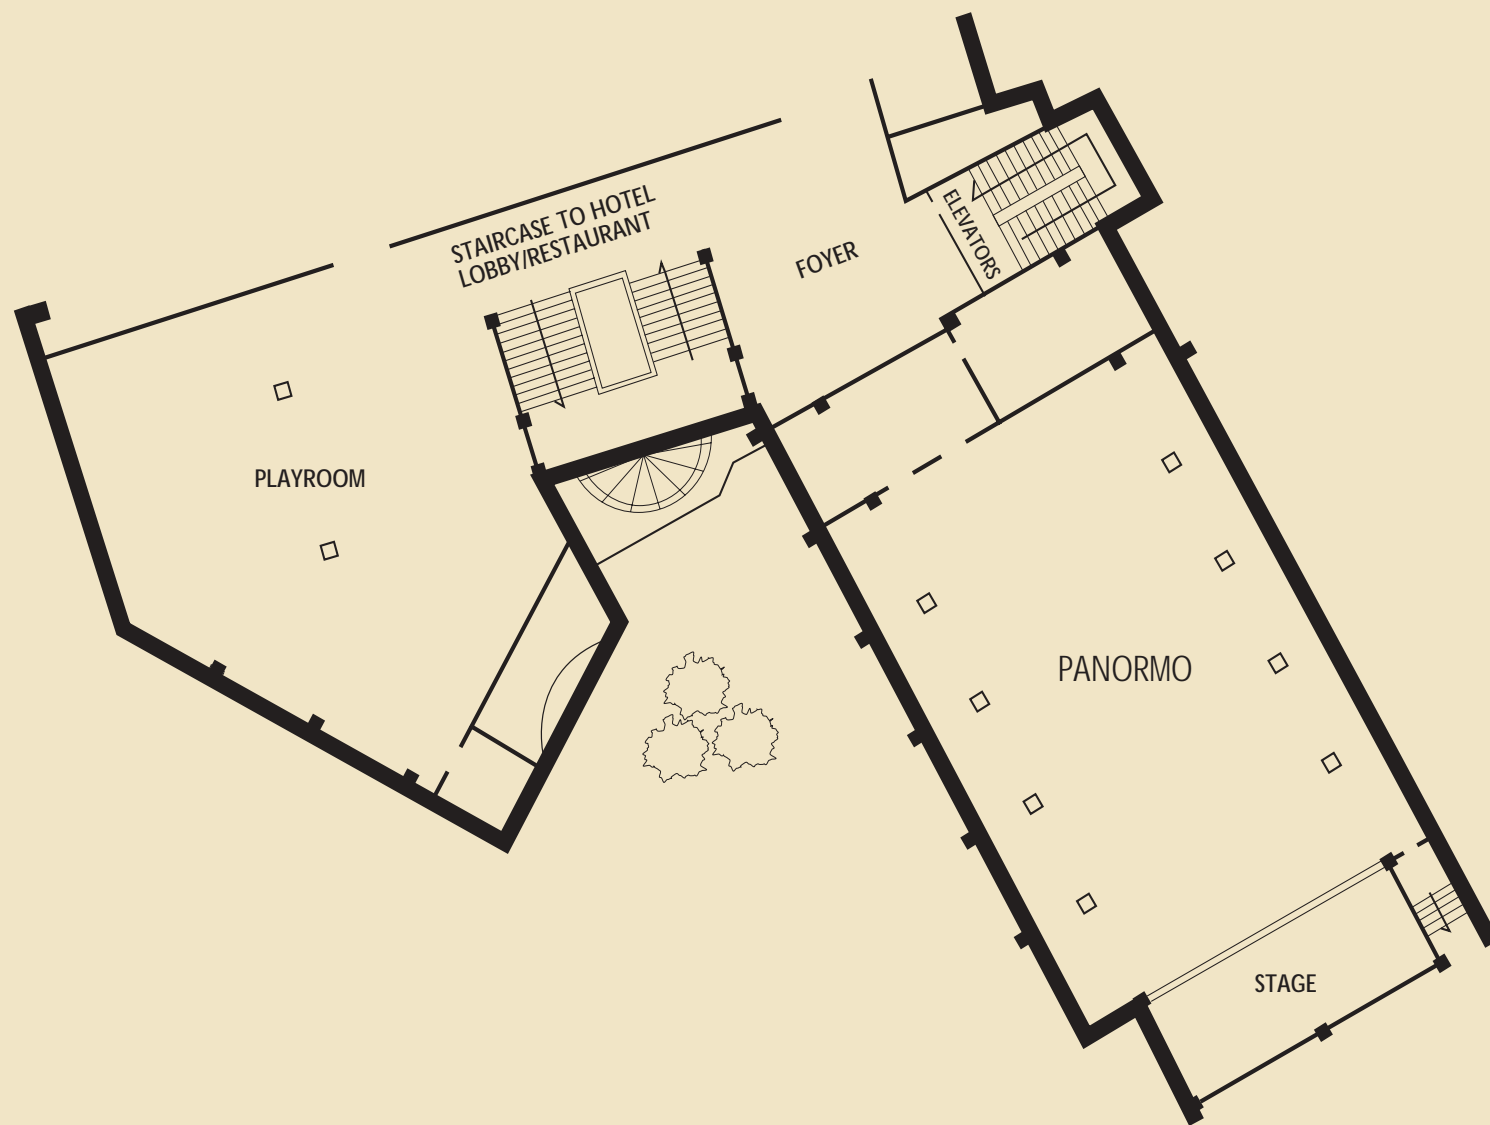

CONFERENCE FACILITIES Grecotel Club Marine Palace

conference facilities
GRECOTEL CLUB MARINE PALACE

Conference Facilities

GRECOTEL CLUB MARINE PALACE CONFERENCE HALL CAPACITY CHART

	Total m ²	Dimensions (m)	Ceiling Height (m)	Lighting	Classroom	Theatre	Banquet	Reception	Conference	U-Shape	H-Square
PANORMO	265	18.6x13.8	3.65	Day/Elec	110	260	170	400	38	45	54